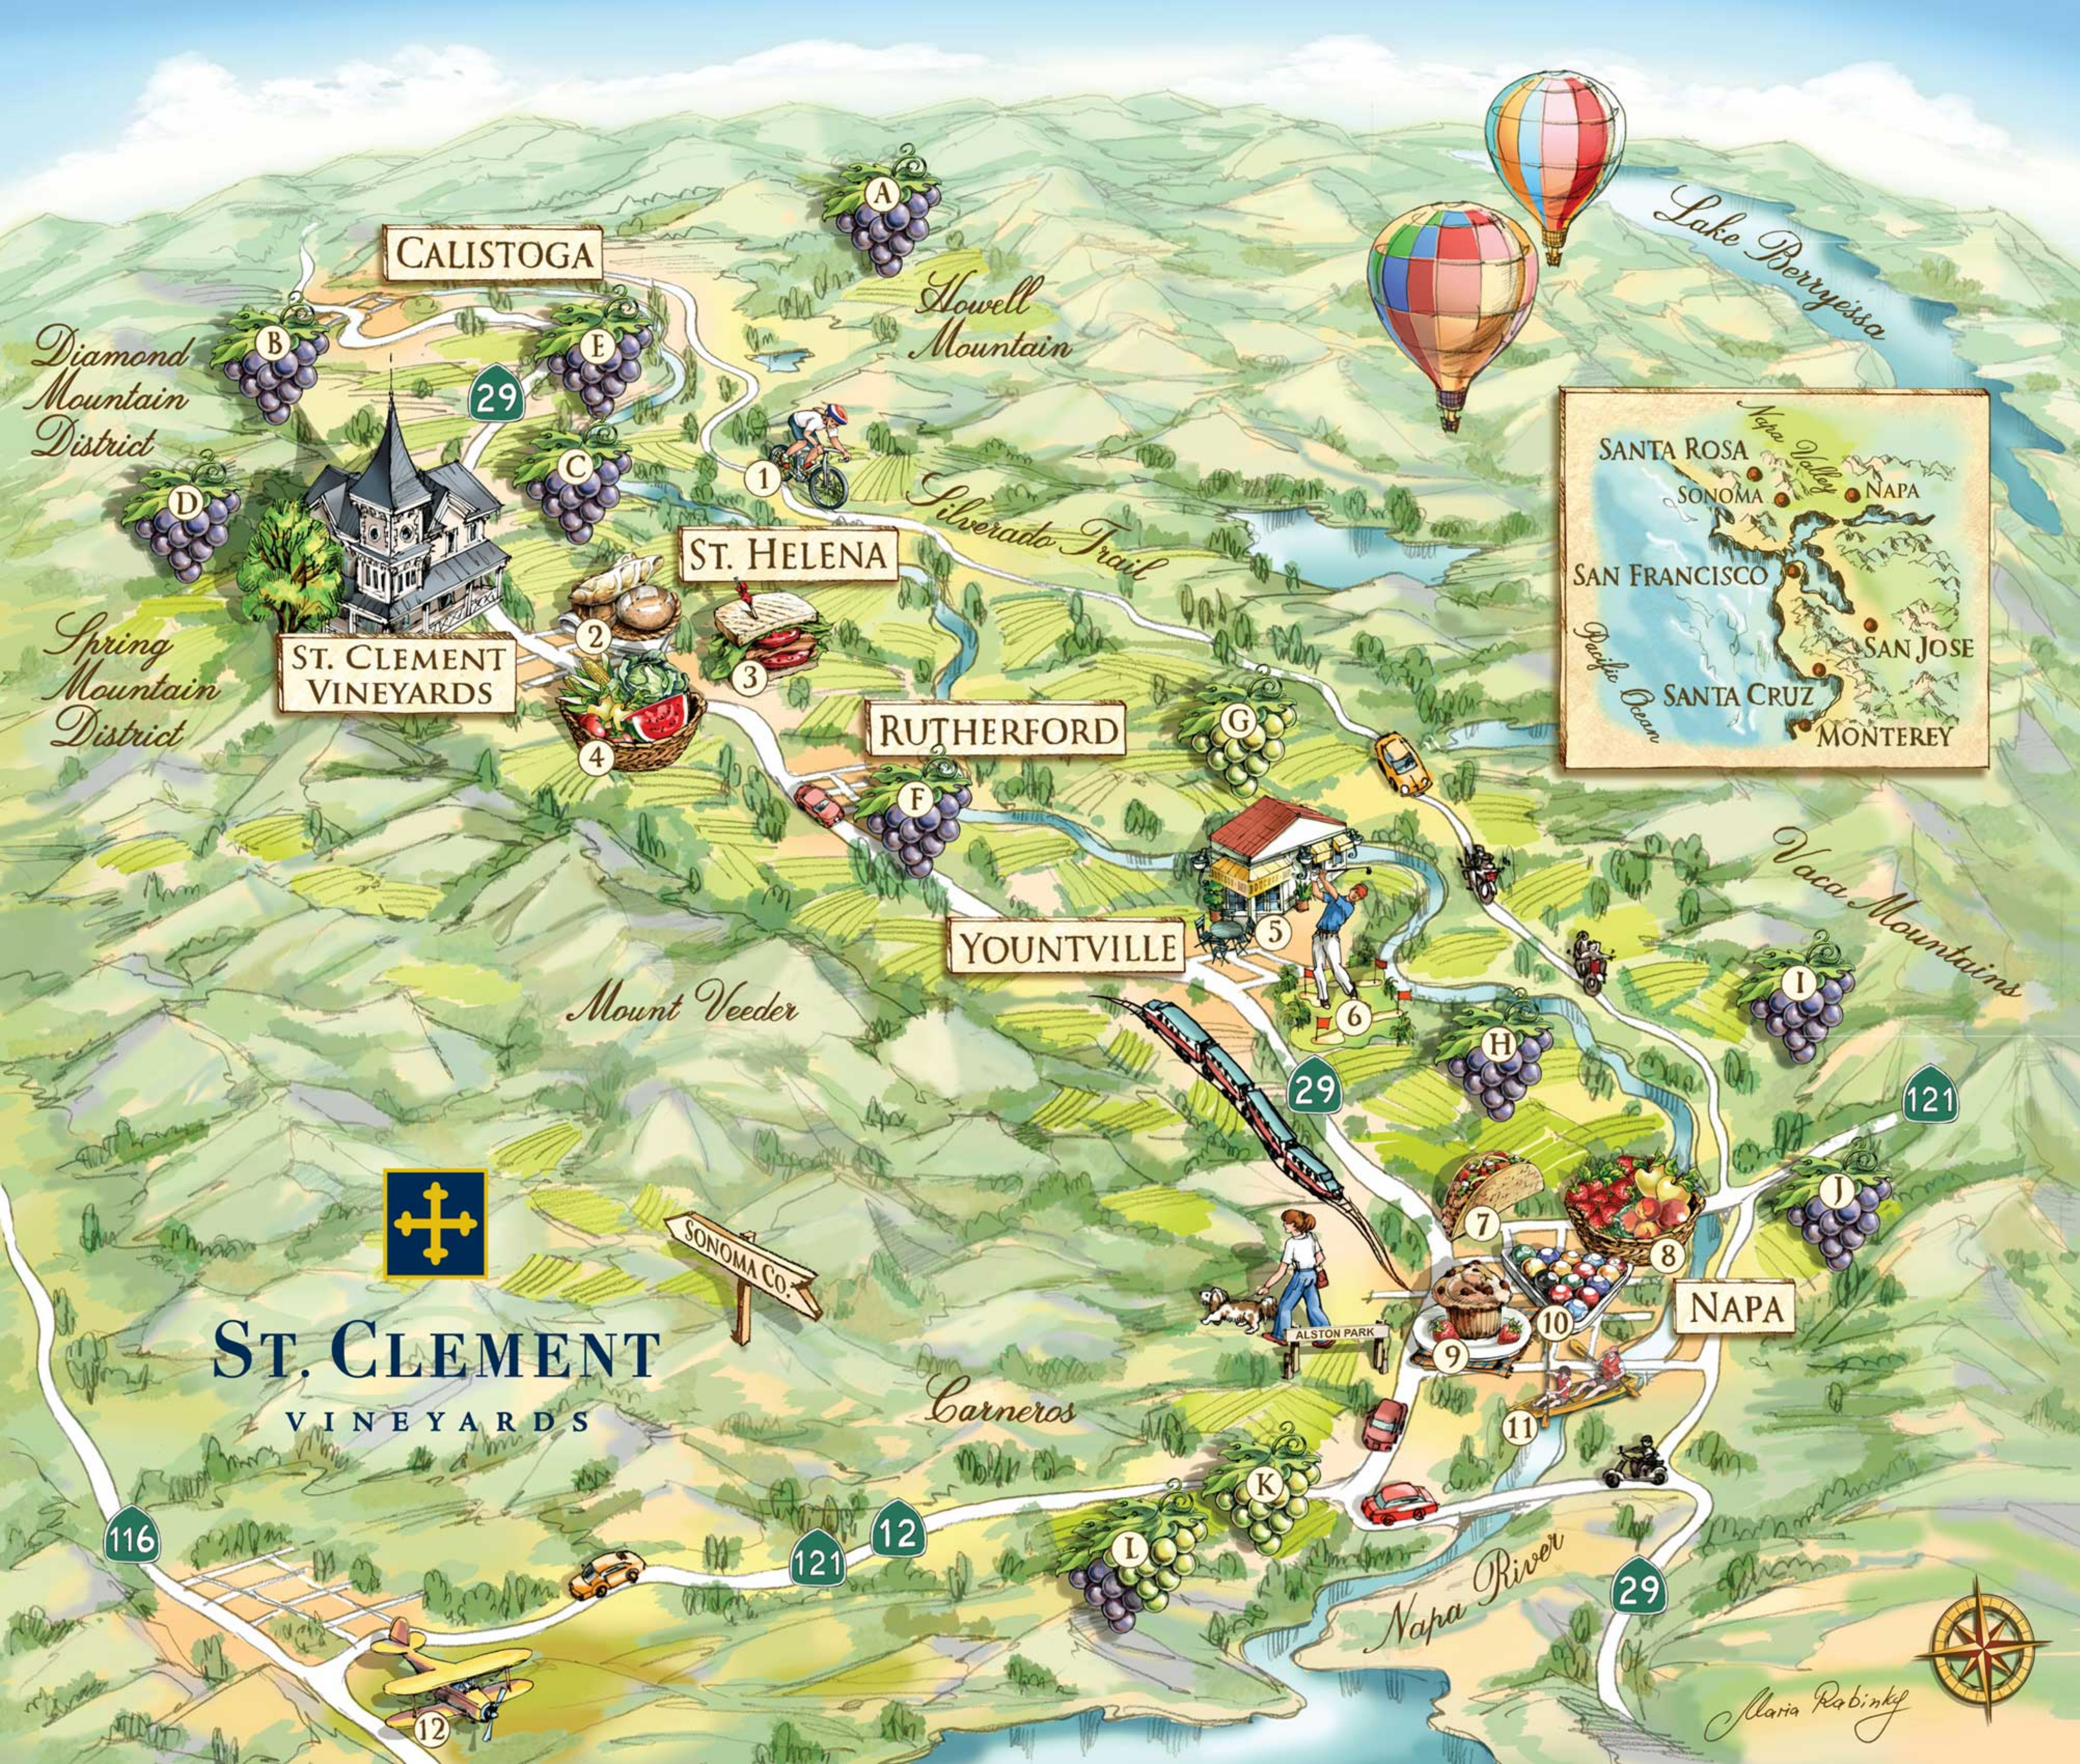

OVER, UNDER AND
IN BETWEEN:
A LOOK AT THE NAPA VALLEY

ST. CLEMENT
VINEYARD SITES

- A** Steinhauer Ranch
- B** Armstrong Ranch
- C** Tournahu Vineyards
- D** Ballard Vineyard
- E** Bale Lane
- F** Star Vineyard
- G** Gamble Ranch
- H** Big Ranch
- I** Verhey Vineyards
- J** Bacigalupi Vineyard
- K** Stanly Ranch
- L** Abbott's Vineyard

ACTIVITIES & LOCATIONS

- 1** St. Helena Cyclery
- 2** The Model Bakery
- 3** Giugn's Deli
- 4** St. Helena Farmers' Market
- 5** Bouchon Bakery
- 6** Vintner's Golf Club
- 7** Tacos Michoacan
- 8** Napa Farmers' Market
- 9** ABC (Alexis Baking Co.)
- 10** Billco's
- 11** Napa River Adventures
- 12** Vintage Aircraft Co.

ST. CLEMENT
VINEYARDS

Maria Rabinky